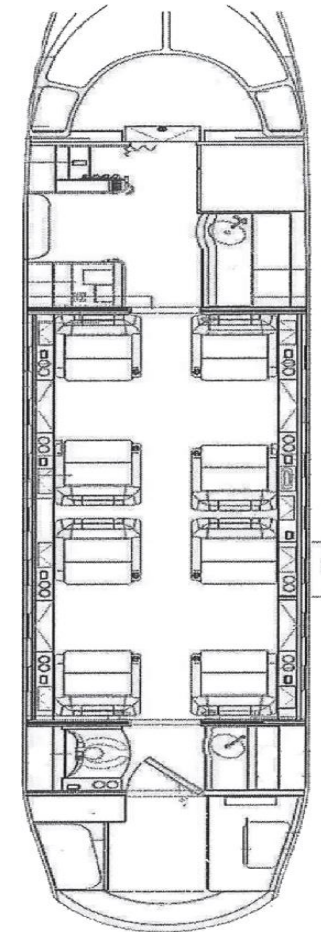

Technical Specifications

Base	Dubai
Number of passengers	8
Crew	2 pilots, 1 cabin crew
Cruise altitude	40 000 ft
Crusing	454 knots
Non-stop range	3200nm
Gallery	Yes
Lavatory	Yes (Fully enclosed, flushing)